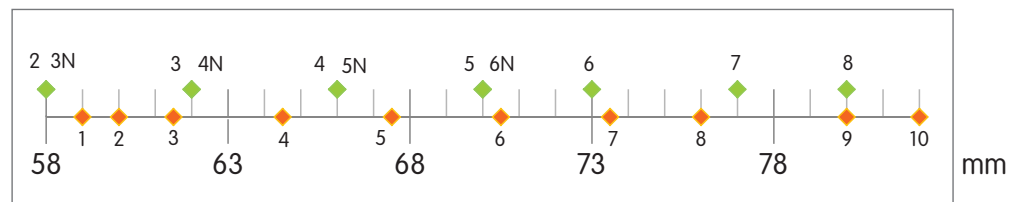

JOURNEY[◇] II

Total Knee System

LEGION[◇]

Total Knee System

Femoral sizing guide

A/P

JOURNEY II		LEGION	
Size	(mm)	Size	(mm)
1	51.7	2	50.0
2	53.7	3N	54.0
3	56.7	3	55.0
4	59.7	4N	58.0
5	62.7	4	59.0
6	65.7	5N	61.0
7	68.8	5	62.0
8	71.8	6N	65.0
9	75.8	6	66.0
10	79.8	7	70.0
		8	75.0

◆ JOURNEY II Knee System

◆ LEGION Knee System

M/L

JOURNEY II		LEGION	
Size	(mm)	Size	(mm)
1	59.0	2	58.0
2	60.0	3N	58.0
3	61.5	3	62.0
4	64.5	4N	62.0
5	67.5	4	66.0
6	70.5	5N	66.0
7	73.5	5	70.0
8	76.0	6N	70.0
9	80.0	6	73.0
10	82.0	7	77.0
		8	80.0