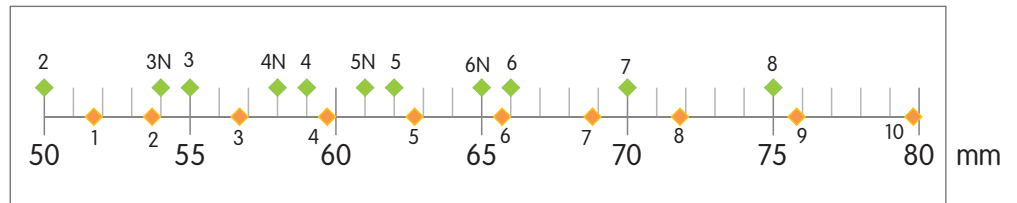

JOURNEY[◇] II

Total Knee System

LEGION[◇]

Total Knee System

Femoral sizing guide

A/P

JOURNEY II		LEGION	
Size	(mm)	Size	(mm)
1	51.7	2	50.0
2	53.7	3N	54.0
3	56.7	3	55.0
4	59.7	4N	58.0
5	62.7	4	59.0
6	65.7	5N	61.0
7	68.8	5	62.0
8	71.8	6N	65.0
9	75.8	6	66.0
10	79.8	7	70.0
		8	75.0

◆ JOURNEY II Knee System

◆ LEGION Knee System

M/L

JOURNEY II		LEGION	
Size	(mm)	Size	(mm)
1	59.0	2	58.0
2	60.0	3N	58.0
3	61.5	3	62.0
4	64.5	4N	62.0
5	67.5	4	66.0
6	70.5	5N	66.0
7	73.5	5	70.0
8	76.0	6N	70.0
9	80.0	6	73.0
10	82.0	7	77.0
		8	80.0